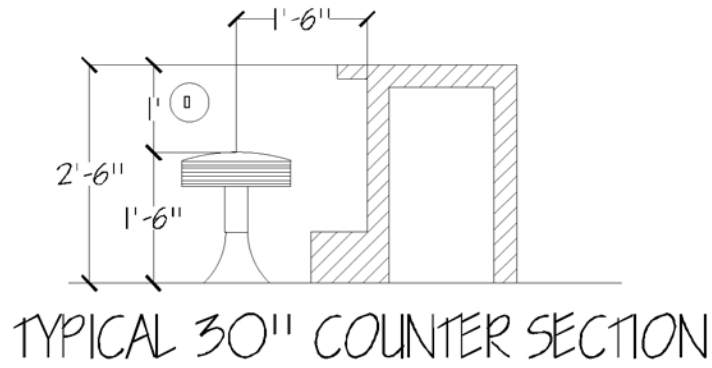

TYPICAL COUNTER PLAN

TYPICAL COUNTER STOOL POSITION
DATE: 12-21-06
COUNTER STOOL
DRAWING BY: KATE WILKERSON

0 - 12" DIMENSION SHOULD BE HELD TO MAINTAIN CORRECT SPATIAL RELATIONSHIPS.