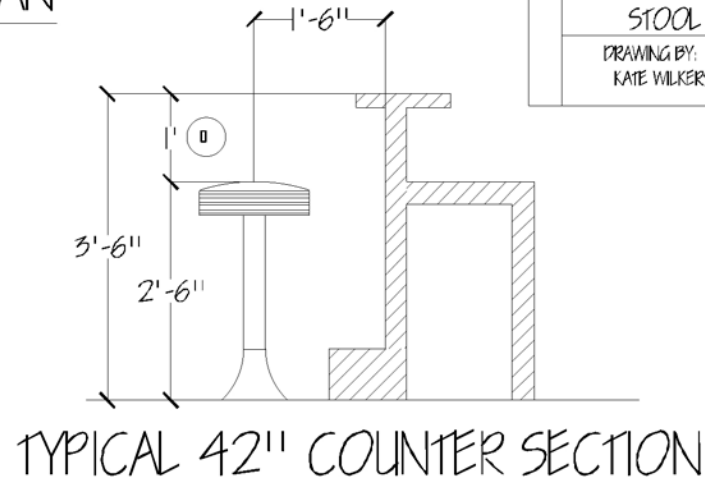

TYPICAL COUNTER PLAN

TYPICAL COUNTER STOOL POSITION
DATE: 12-21-06
COUNTER STOOL
DRAWING BY: KATE WILKERSON

0 - 12" DIMENSION SHOULD BE HELD TO MAINTAIN CORRECT SPATIAL RELATIONSHIPS.